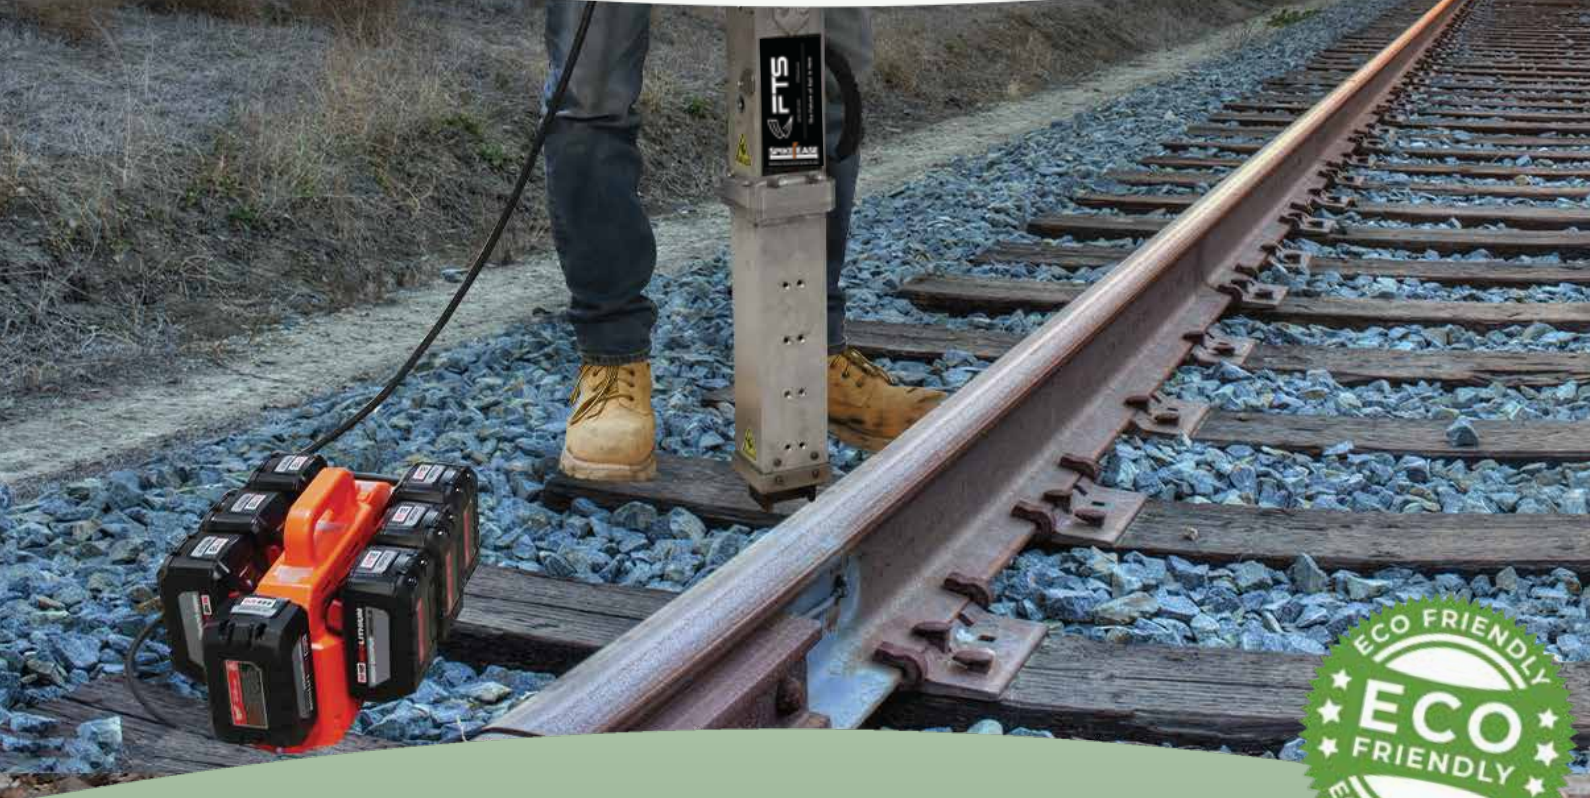

# POWER EXTENDER

The Future of Rail is Here

The Power Extender™ increases your tools' battery life up to 85 amp hours of power anytime, anywhere.

**Easy to Use:** Uses up to seven standard 18v batteries  
**Performance:** Up to 85 amp hours anytime, anywhere  
**Reliable:** Made for tough work environments  
**Eco-Friendly:** Eliminates the need for hydraulic generators

## What are the benefits?

- Made with an ergonomic design for increased efficiency;
- Fully-fused, independently tested;
- Compatible with power tools, floodlights, other devices that need quick power on the go;
- No more gas generators needed;
- Provides over 12 hours of battery life at full charge\*;
- Uses standard 18 Volt rechargeable, off-the-shelf, batteries (the same ones used by Class I's);
- Lightweight and compact for easy use;
- Perfectly accompanies standard battery-powered impacts.